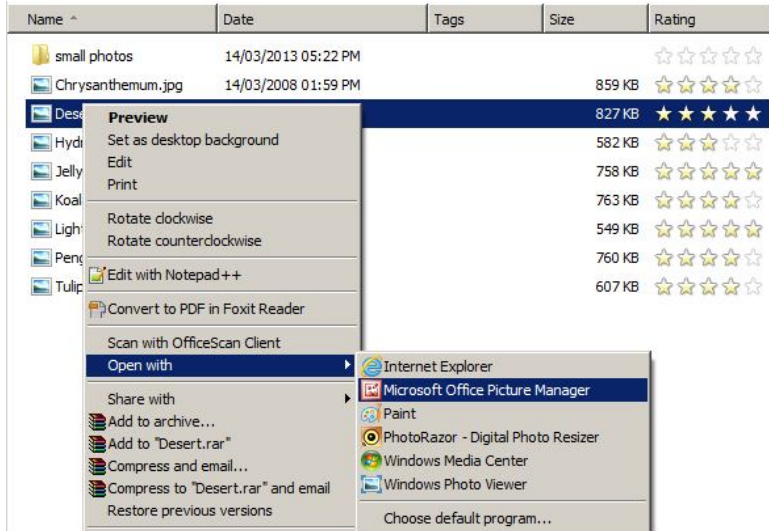

2Q. How To reduce the size of photo before upload.

Ans :

Right click the photo file, select open with, Microsoft Picture Manager.

Click edit pictures then click Compress Pictures