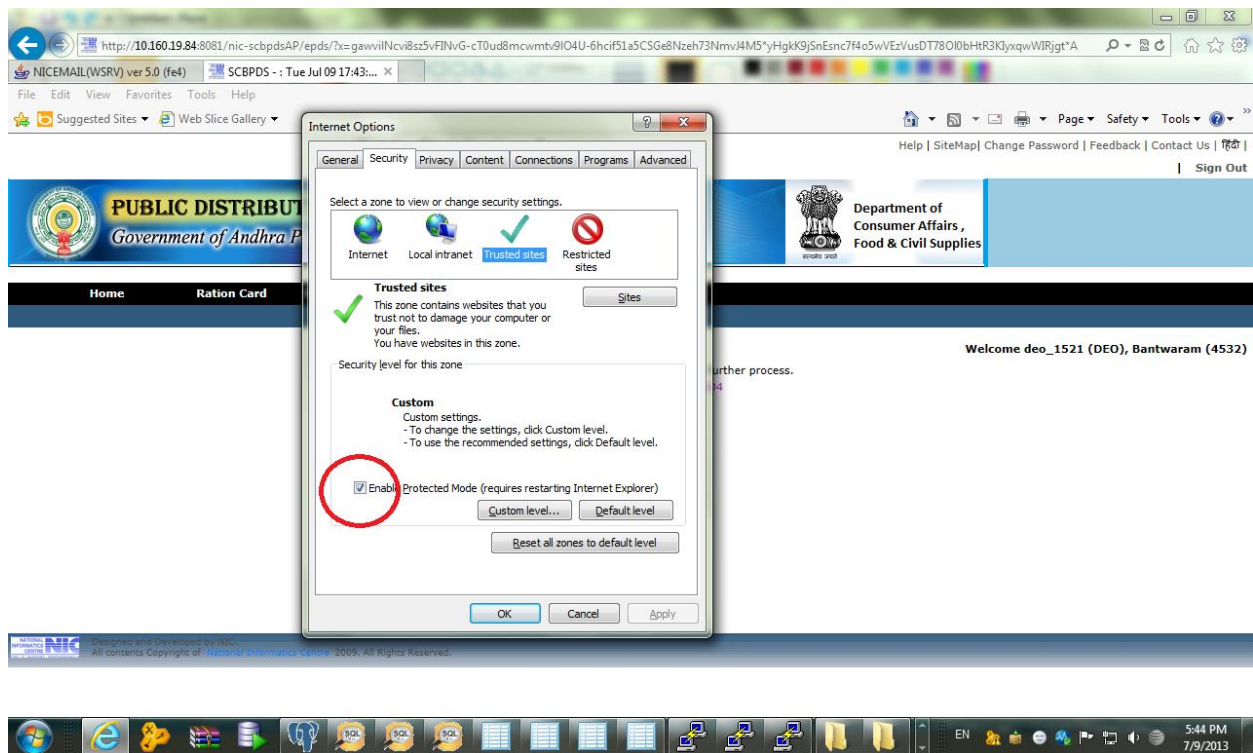

Reason for Transfer
sdasdsd

Ration Card Transfer request processing charges to be collected from the beneficiary.
 Old RC collected from the applicant

Message from webpage

ActiveX controls not Initialized in your browser. Change setting of IE Go To (Tools Menu -> Internet Options -> Security -> Custom level -> Initialize and script ActiveX controls not marked as safe for scripting) Choose Prompt Option.

OK

When you get this screen first add the <http://epds.nic.in> in the trusted sites list as shown below.

Note: Uncheck the "Require server verification (https) for all sites in this zone

Click add

Restart the browser once.

Change the security settings by making the following option to "Prompt "

Select the "Enable Protected Mode" under the security tab

Try to submit the application again by filling all the details .It will show an alert as below"