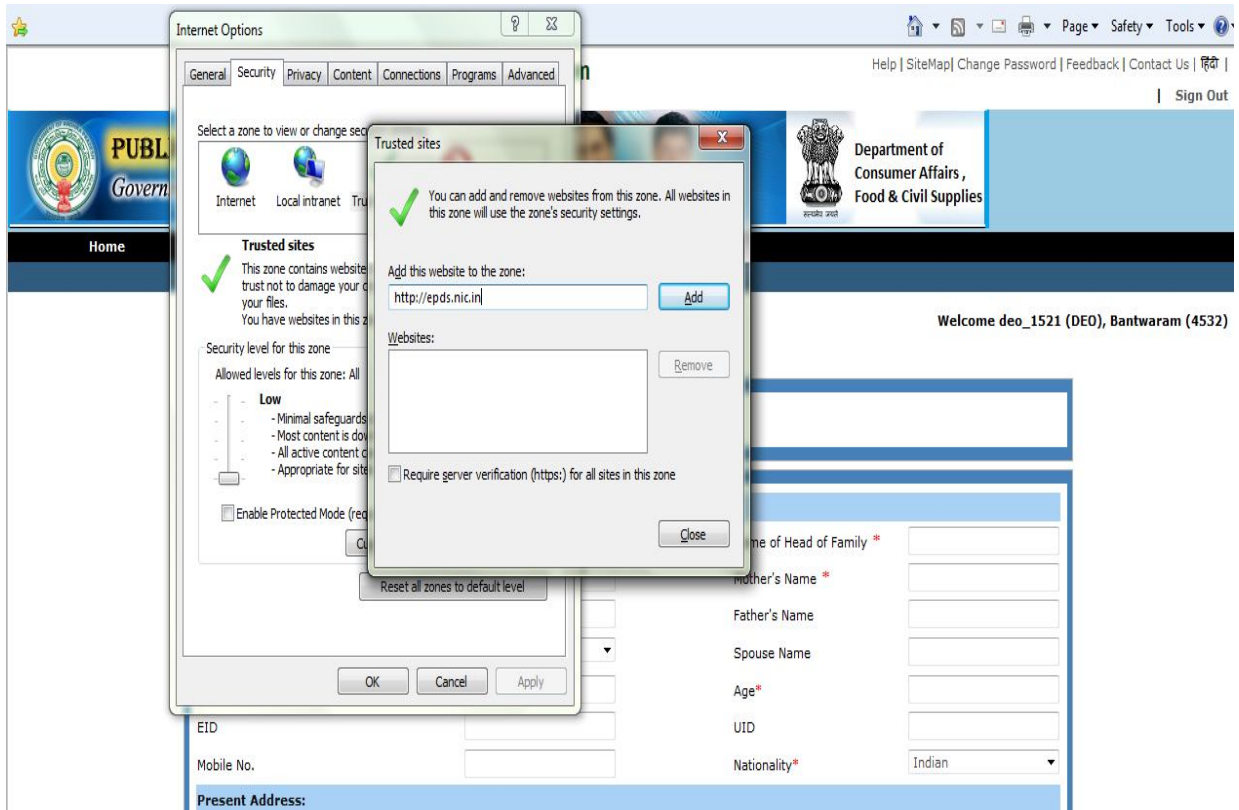

Click add

Restart the browser once.

Change the security settings by making the following option to "Prompt "